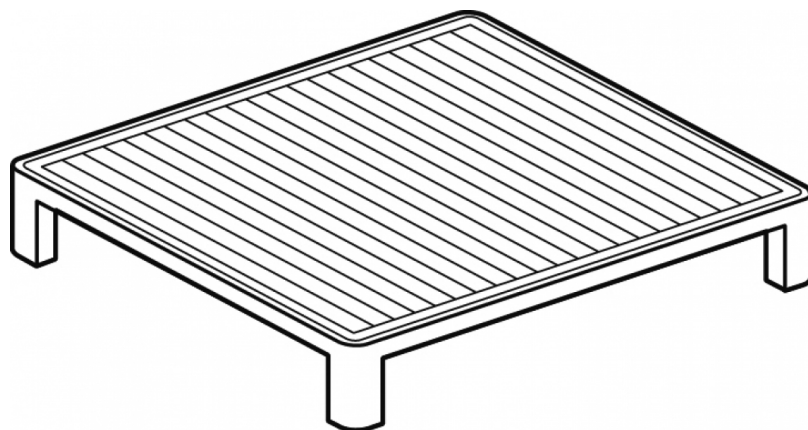

## 65 MAGICPROF ACCESSORIES

Grooved griddle plate for cast iron grid

ITALIAN CULINARY ART

The pictures are purely representative. The manufacturer reserves the right to modify the technical data and models without previous notice.

## 65 MAGICPROF ACCESSORIES

A	Data plate				
---	------------	--	--	--	--

MODEL:

PRF

DIMENSIONS:

cm. 35x 27

kg: 9  
m<sup>3</sup>: 0.007  
mm: 380x300x60

BUY LOTUS BUY 