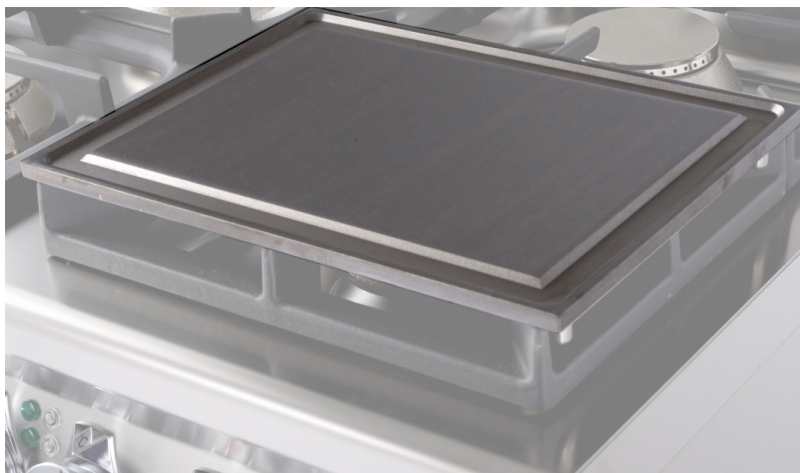

## 65 MAGICPROF ACCESSORIES

Smooth griddle plate for cast iron grid

ITALIAN CULINARY ART

The pictures are purely representative. The manufacturer reserves the right to modify the technical data and models without previous notice.

## 65 MAGICPROF ACCESSORIES

A	Data plate				
---	------------	--	--	--	--

MODEL: PLF  
DIMENSIONS: cm. 35x 27

kg: 9  
m<sup>3</sup>: 0.007  
mm: 380x300x60

BUY LOTUS BUY 

The pictures are purely representative. The manufacturer reserves the right to modify the technical data and models without previous notice.