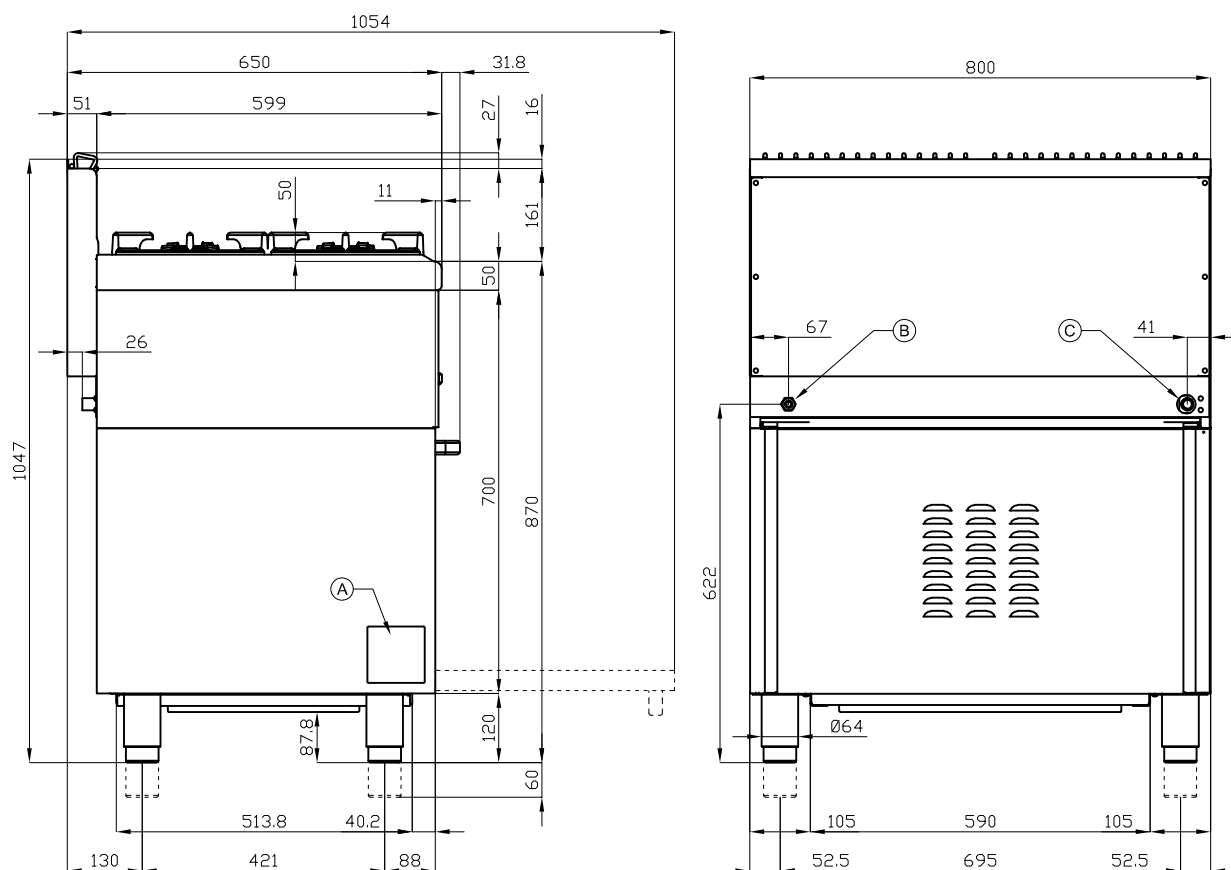

CF4-8G

65 MAGICPROF GAS COOKERS

Gas range - N. 4 burners - Gas static oven
with grill cm. 64x39x35h, temp: 125÷275°C,
with 1 grid cm.53x32,5 GN1/1 - glass door

Construction - Fabricated using CrNi 18/10 AISI 304 grade Stainless Steel Scotch-Brite Satin polish Finish, incorporating 1mm thick worktop, rounded edges, chromed details and rear splash back. Model - Professional Gas Cooker with static gas oven. Burners with electric ignition and thermocouple safety valves. Modulating flame burners, grills in cast iron, removable liquid collectors. Electric ignition oven. Oven with 150-300degC control, thermocouple safety valves.

ITALIAN CULINARY ART

The pictures are purely representative. The manufacturer reserves the right to modify the technical data and models without previous notice.

CF4-8G

65 MAGICPROF
GAS COOKERS

A	Data plate		B	Electrical connection	
C	Gas connection	ISO 7-1 1/2" M			

MODEL: CF4-8G
DIMENSIONS: cm. 80x 65x 87h
GAS POWER: 22 kW / 18.920 kcal/h
GAS TYPE: Natural Gas / LPG
ELECTRIC POWER: 0,03 kW
VOLTAGE: 230V~
FREQUENCY: 50/60 Hz

kg: 97
m³: 0.78
mm: 830x770x1220

BUY LOTUS BUY ITALY