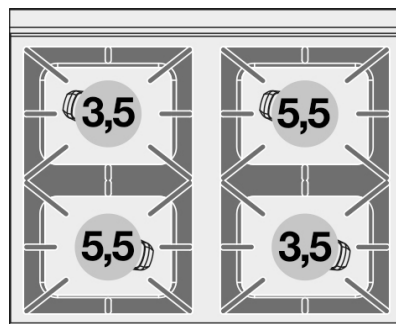

Construction - Fabricated using CrNi 18/10 AISI 304 grade Stainless Steel Scotch-Brite Satin polish Finish, incorporating 1mm thick worktop, rounded edges, chromed details and rear splash back. Model - Professional Gas Cooker with static gas oven. Burners with electric ignition and thermocouple safety valves. Modulating flame burners, grills in cast iron, removable liquid collectors. Electric ignition oven. Oven with 150-300degC control, thermocouple safety valves.

Maintenance - All serviceable parts are accessible by the easy removal of front control panel and liquid collectors. Fittings - Appliance is supplied with both LPG and Natural Gas conversion jets and adjustable feet.