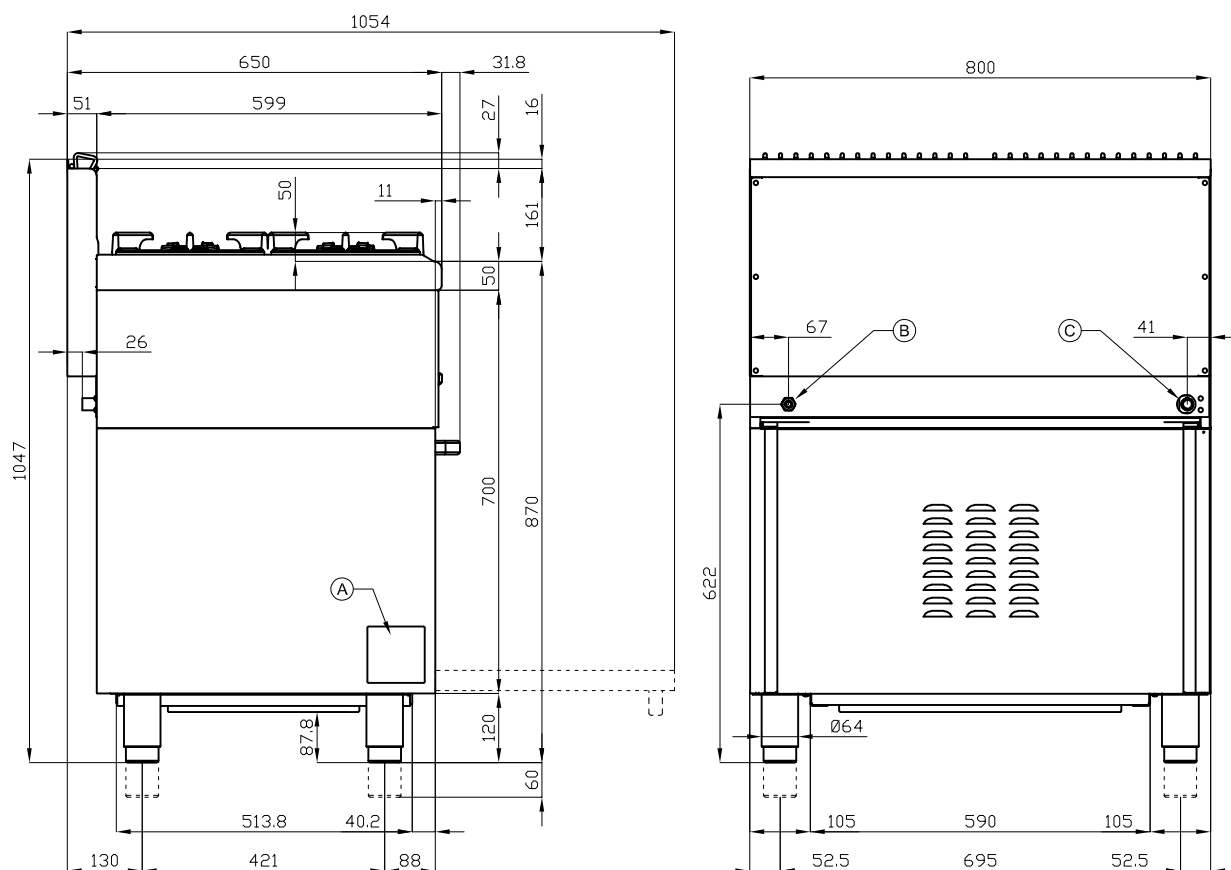

CF4-8GEMS

65 MAGICPROF

GAS COOKERS WITH ELECTRIC OVEN

Combined range static oven - N. 4 burners
Static oven with grill cm. 64x42x35h, temp:
50÷250°C ,with 1 grid cm.53x32,5 GN1/1 -
Stainless steel door

Construction - Fabricated using CrNi 18/10 AISI 304 grade Stainless Steel Scotch-Brite Satin polish Finish, incorporating 1mm thick worktop, rounded edges, chromed details and rear splash back. Model - Professional Gas Cooker with static or multifunction electric oven. Burners with electric ignition and thermocouple safety valves. Modulating flame burners, grills in cast iron, removable liquid collectors. Electric oven with 50 - 300degC control. Maintenance - All serviceable parts are accessible by the easy removal of front control panel and liquid collectors. Fittings - Appliance is supplied with both LPG and Natural Gas conversion jets and adjustable feet.

A	Data plate		B	Electrical connection	
C	Gas connection	ISO 7-1 1/2" M			

MODEL: CF4-8GEMS
DIMENSIONS: cm. 80x 65x 87h
GAS POWER: 18 kW / 15.480 kcal/h
GAS TYPE: Natural Gas / LPG
ELECTRIC POWER: 2,62 kW
VOLTAGE: 230V~
FREQUENCY: 50/60 Hz

kg: 96
m³: 0.78
mm: 830x770x1220

BUY LOTUS BUY ITALY

The pictures are purely representative. The manufacturer reserves the right to modify the technical data and models without previous notice.

LOTUS S.P.A. Via Calmaor, 46
 31020 San Vendemiano(TV) - Italy
 Tel. + 39 0438 778020 / 778468
 Fax + 39 0438 778277
www.lotuscookers.it - lotus@lotuscookers.it