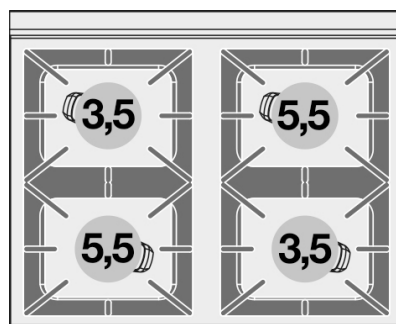

CF4-8GEMS

65 MAGICPROF

GAS COOKERS WITH ELECTRIC OVEN

Combined range static oven - N. 4 burners
Static oven with grill cm. 64x42x35h, temp:
50÷250°C ,with 1 grid cm.53x32,5 GN1/1 -
Stainless steel door

Construction - Fabricated using CrNi 18/10 AISI 304 grade Stainless Steel Scotch-Brite Satin polish Finish, incorporating 1mm thick worktop, rounded edges, chromed details and rear splash back. Model - Professional Gas Cooker with static or multifunction electric oven. Burners with electric ignition and thermocouple safety valves. Modulating flame burners, grills in cast iron, removable liquid collectors. Electric oven with 50 - 300degC control. Maintenance - All serviceable parts are accessible by the easy removal of front control panel and liquid collectors. Fittings - Appliance is supplied with both LPG and Natural Gas conversion jets and adjustable feet.

A	Data plate		B	Electrical connection	
C	Gas connection	ISO 7-1 1/2" M			

MODEL: CF4-8GEMS
DIMENSIONS: cm. 80x 65x 87h
GAS POWER: 18 kW / 15.480 kcal/h
GAS TYPE: Natural Gas / LPG
ELECTRIC POWER: 2,62 kW
VOLTAGE: 230V~
FREQUENCY: 50/60 Hz

kg: 96
m³: 0.78
mm: 830x770x1220

BUY LOTUS BUY ITALY

The pictures are purely representative. The manufacturer reserves the right to modify the technical data and models without previous notice.

LOTUS S.P.A. Via Calmaor, 46
 31020 San Vendemiano(TV) - Italy
 Tel. + 39 0438 778020 / 778468
 Fax + 39 0438 778277
www.lotuscookers.it - lotus@lotuscookers.it