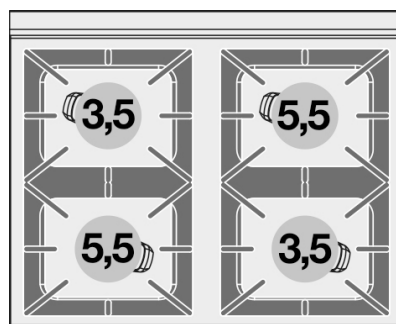

CF4-8GEMS

65 MAGICPROF

GAS COOKERS WITH ELECTRIC OVEN

Combined range static oven - N. 4 burners
Static oven with grill cm. 64x42x35h, temp:
50÷250°C ,with 1 grid cm.53x32,5 GN1/1 -
Glass door

Construction - Fabricated using CrNi 18/10 AISI 304 grade Stainless Steel Scotch-Brite Satin polish Finish, incorporating 1mm thick worktop, rounded edges, chromed details and rear splash back. Model - Professional Gas Cooker with static or multifunction electric oven. Burners with electric ignition and thermocouple safety valves. Modulating flame burners, grills in cast iron, removable liquid collectors. Electric oven with 50 - 300degC control. Maintenance - All serviceable parts are accessible by the easy removal of front control panel and liquid collectors. Fittings - Appliance is supplied with both LPG and Natural Gas conversion jets and adjustable feet.

A	Data plate		B	Electrical connection	
C	Gas connection	ISO 7-1 1/2" M			

MODEL: CF4-8GEMS
DIMENSIONS: cm. 80x 65x 87h
GAS POWER: 18 kW / 15.480 kcal/h
GAS TYPE: Natural Gas / LPG
ELECTRIC POWER: 2,62 kW
VOLTAGE: 230V~
FREQUENCY: 50/60 Hz

kg: 96
m³: 0.78
mm: 830x770x1220

BUY LOTUS BUY ITALY

The pictures are purely representative. The manufacturer reserves the right to modify the technical data and models without previous notice.

LOTUS S.P.A. Via Calmaor, 46
 31020 San Vendemiano(TV) - Italy
 Tel. + 39 0438 778020 / 778468
 Fax + 39 0438 778277
www.lotuscookers.it - lotus@lotuscookers.it