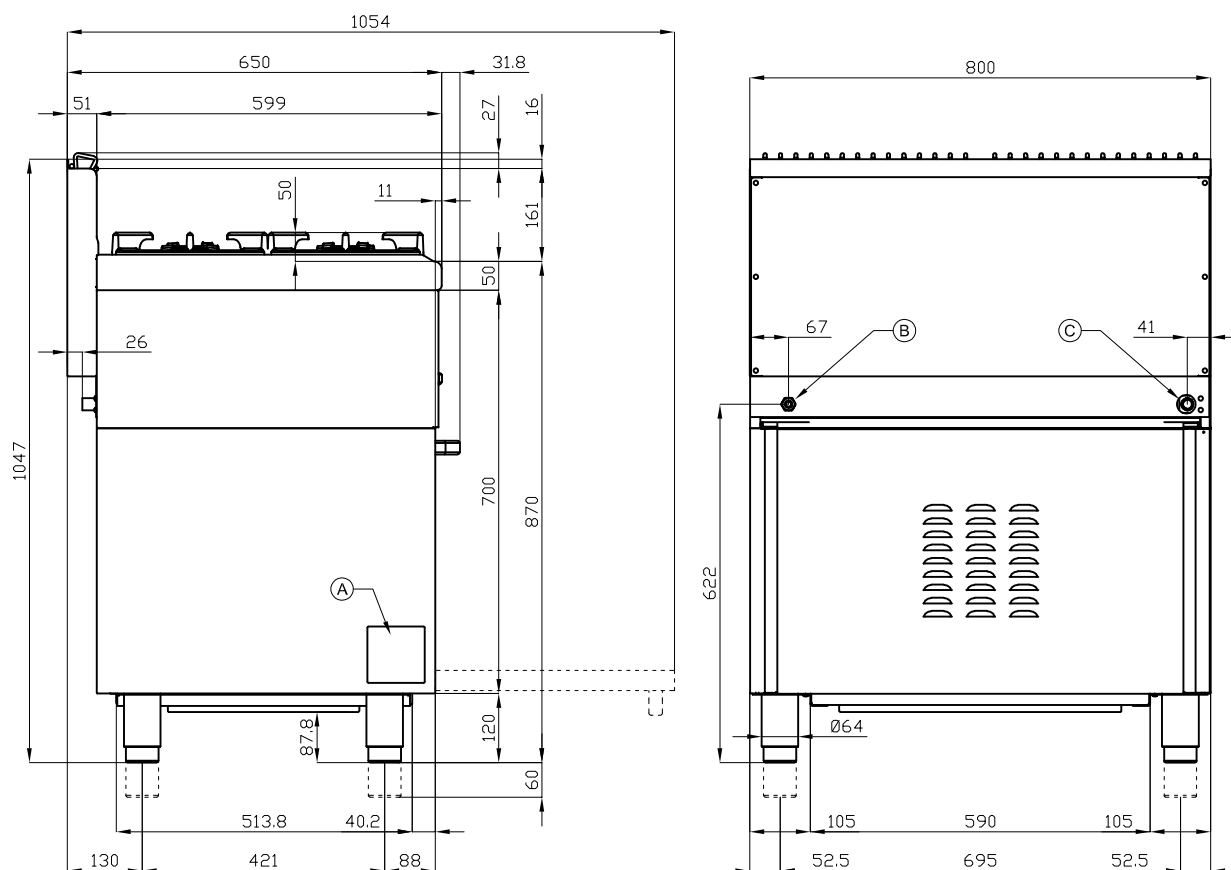

CF4-8GEMS

65 MAGICPROF

GAS COOKERS WITH ELECTRIC OVEN

Combined range static oven - N. 4 burners
Static oven with grill cm. 64x42x35h, temp:
50÷250°C ,with 1 grid cm.53x32,5 GN1/1 -
Glass door

Construction - Fabricated using CrNi 18/10 AISI 304 grade Stainless Steel Scotch-Brite Satin polish Finish, incorporating 1mm thick worktop, rounded edges, chromed details and rear splash back. Model - Professional Gas Cooker with static or multifunction electric oven. Burners with electric ignition and thermocouple safety valves. Modulating flame burners, grills in cast iron, removable liquid collectors. Electric oven with 50 - 300degC control. Maintenance - All serviceable parts are accessible by the easy removal of front control panel and liquid collectors. Fittings - Appliance is supplied with both LPG and Natural Gas conversion jets and adjustable feet.

A	Data plate		B	Electrical connection	
C	Gas connection	ISO 7-1 1/2" M			

MODEL: CF4-8GEMS
DIMENSIONS: cm. 80x 65x 87h
GAS POWER: 18 kW / 15.480 kcal/h
GAS TYPE: Natural Gas / LPG
ELECTRIC POWER: 2,62 kW
VOLTAGE: 230V~
FREQUENCY: 50/60 Hz

kg: 96
m³: 0.78
mm: 830x770x1220

BUY LOTUS BUY ITALY

The pictures are purely representative. The manufacturer reserves the right to modify the technical data and models without previous notice.

LOTUS S.P.A. Via Calmaor, 46
 31020 San Vendemiano(TV) - Italy
 Tel. + 39 0438 778020 / 778468
 Fax + 39 0438 778277
www.lotuscookers.it - lotus@lotuscookers.it